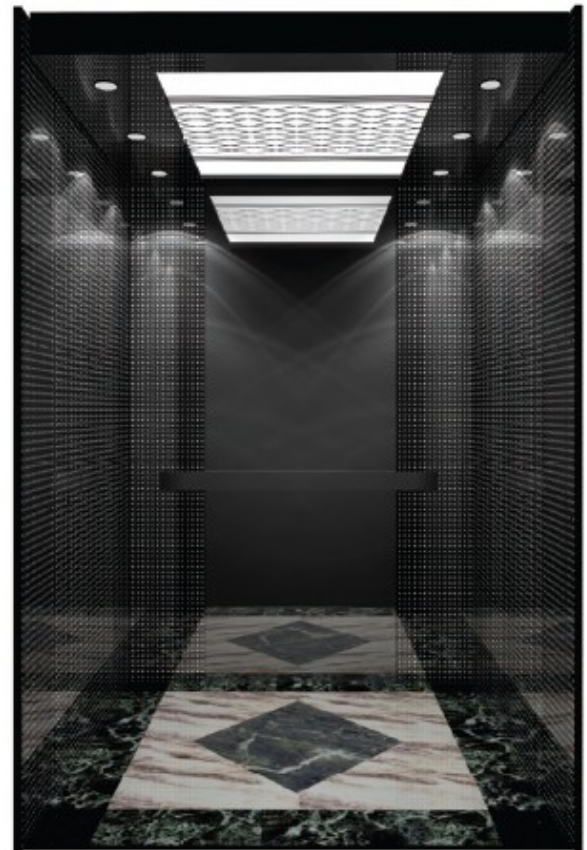

4. Floor Decoration

NV32F-727 PVC floor

NV32C-808-14

1. Ceiling Decoration

NV-4130 Mirror stainless steel frame plus reflective line translucent plate in the middle

2. Side Wall and Back Wall

Mirror stainless steel;

Hairline Etching plate

3. Handrail

NV32H-313F

4. Floor Decoration

NV32F-718