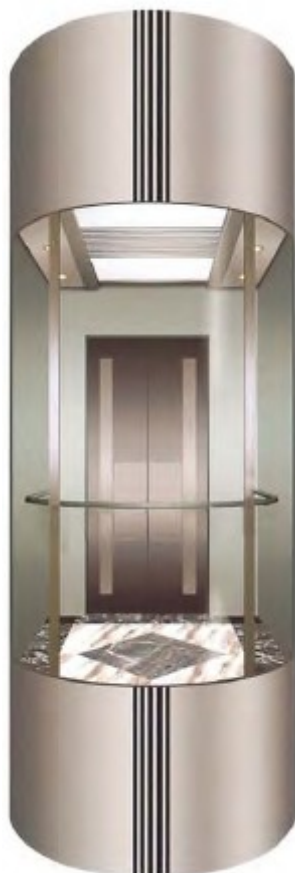

6. Floor

PVC floor

NV32C -521

1. Upper and Lower Cover

Steel plate painted plus vertical pattern

2. Observation Wall

3 PCS Laminated glasses

3. Decorative Ceiling

Standard

4. Car Wall

Hairline stainless steel

5. Handrail

Stainless steel single tube

6. Floor

PVC floor